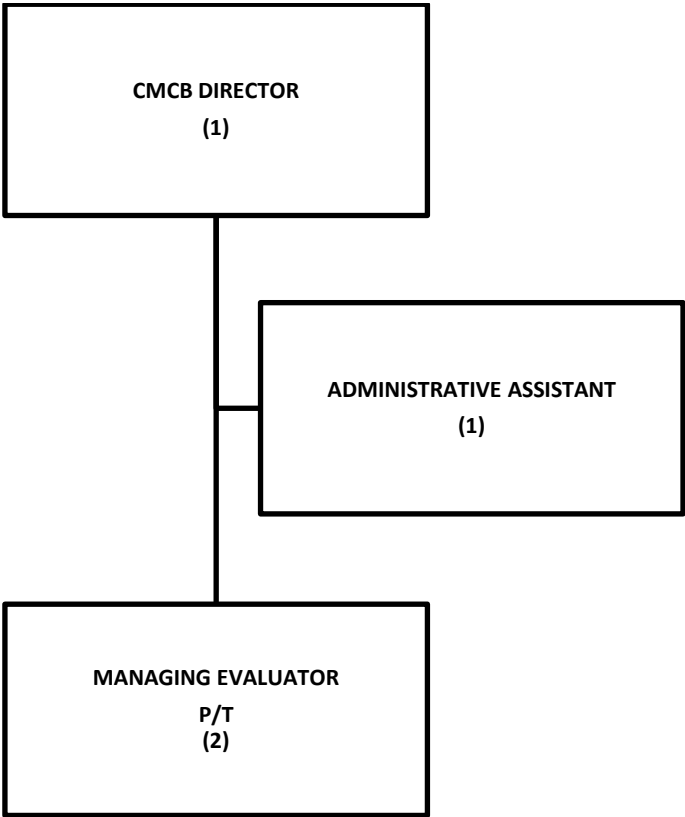

DISTRICT 3
(Station 14)
DISTRICT CHIEF
(3)

MDS: 1

WEST METRO FIRE PROTECTION DISTRICT
TRAINING DIVISION

WEST METRO FIRE PROTECTION DISTRICT
COLORADO METROPOLITAN CERTIFICATION BOARD (CMCB)

**WEST METRO FIRE PROTECTION DISTRICT
EMERGENCY MEDICAL SERVICES DIVISION**