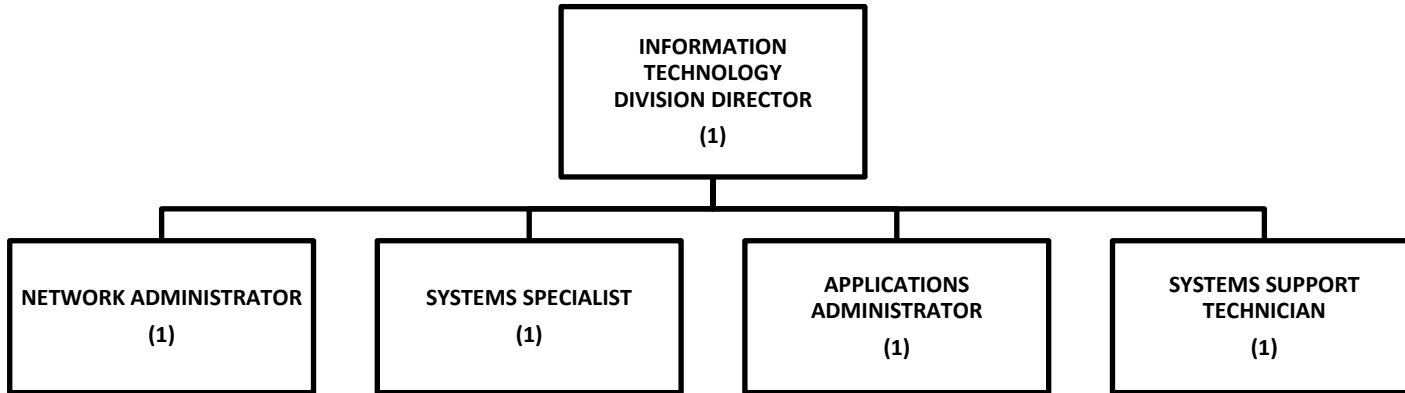

WEST METRO FIRE PROTECTION DISTRICT
INFORMATION TECHNOLOGY DIVISION