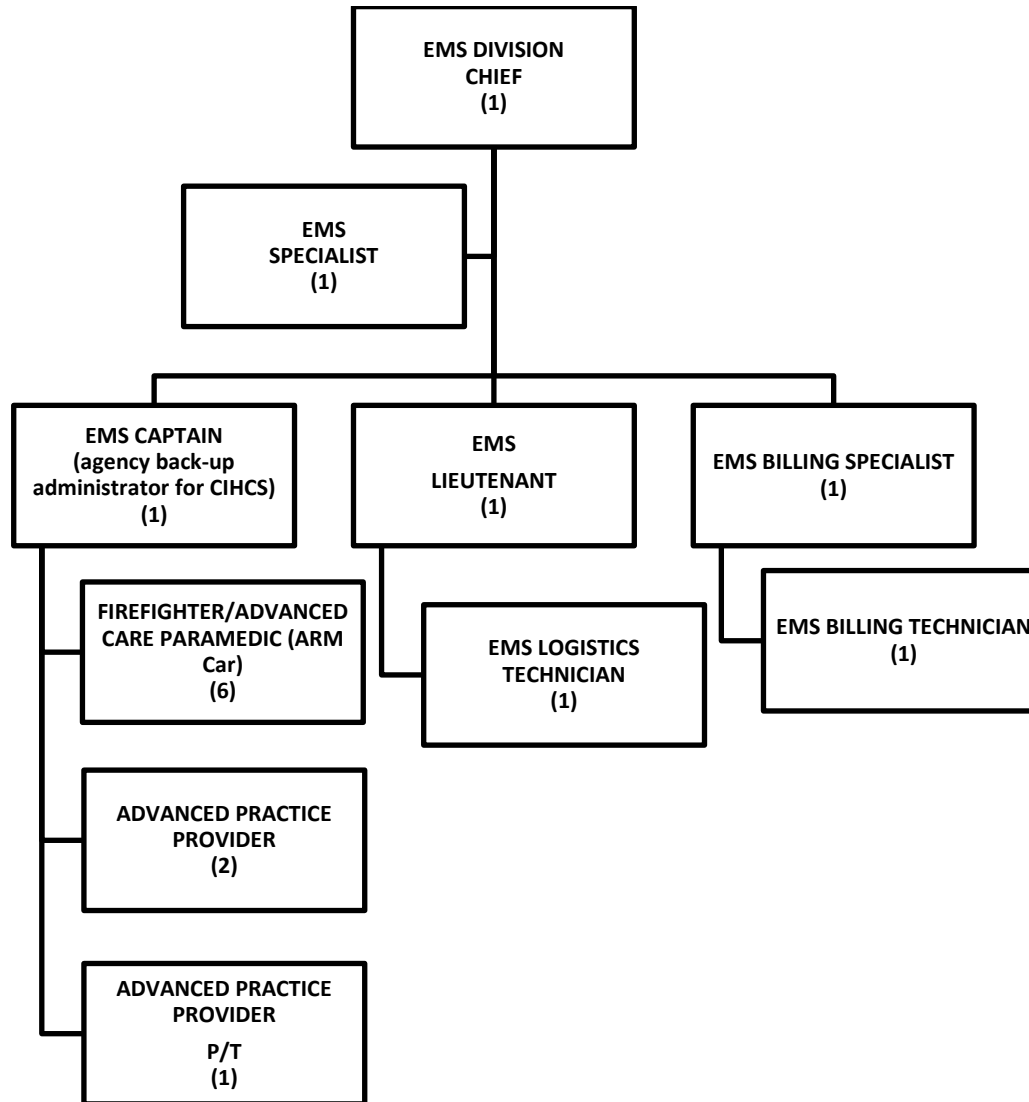

DISTRICT 3
(Station 14)
DISTRICT CHIEF
(3)

MDS: 1

WEST METRO FIRE PROTECTION DISTRICT
TRAINING DIVISION

WEST METRO FIRE PROTECTION DISTRICT
COLORADO METROPOLITAN CERTIFICATION BOARD (CMCB)

**WEST METRO FIRE PROTECTION DISTRICT
EMERGENCY MEDICAL SERVICES DIVISION**