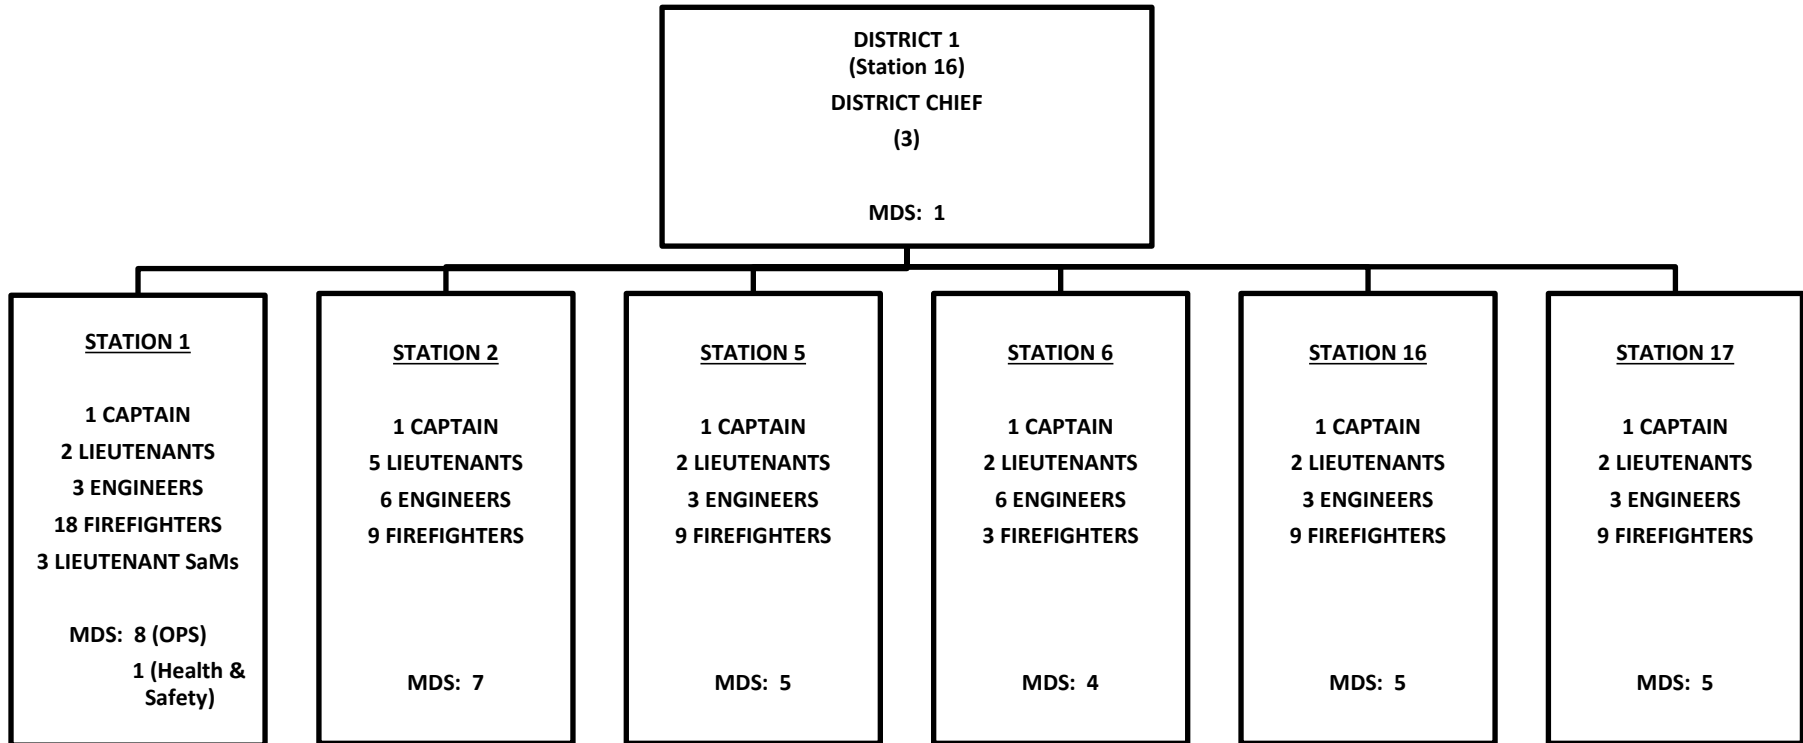

WEST METRO FIRE PROTECTION DISTRICT
DISTRICT 1
Minimum Daily Staffing