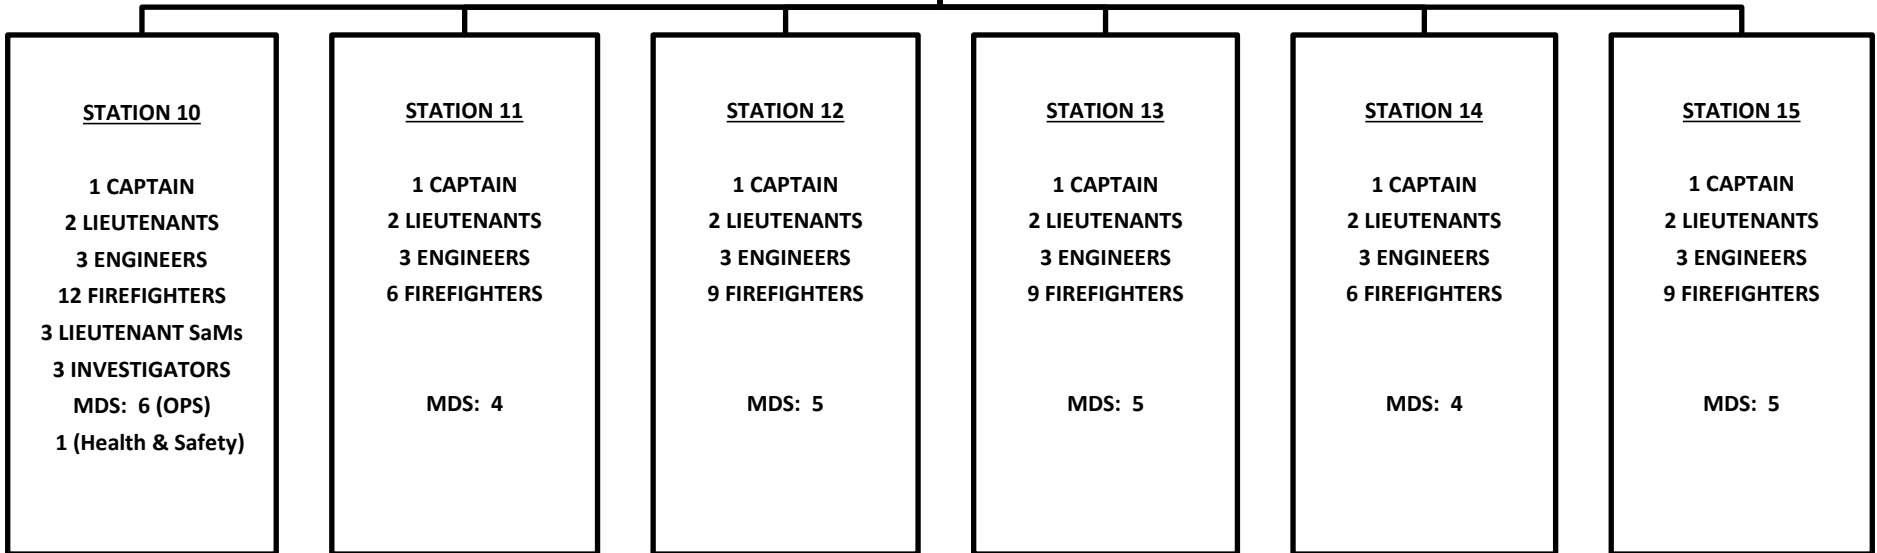

WEST METRO FIRE PROTECTION DISTRICT
DISTRICT 3
Minimum Daily Staffing

DISTRICT 3
(Station 14)
DISTRICT CHIEF
(3)

MDS: 1