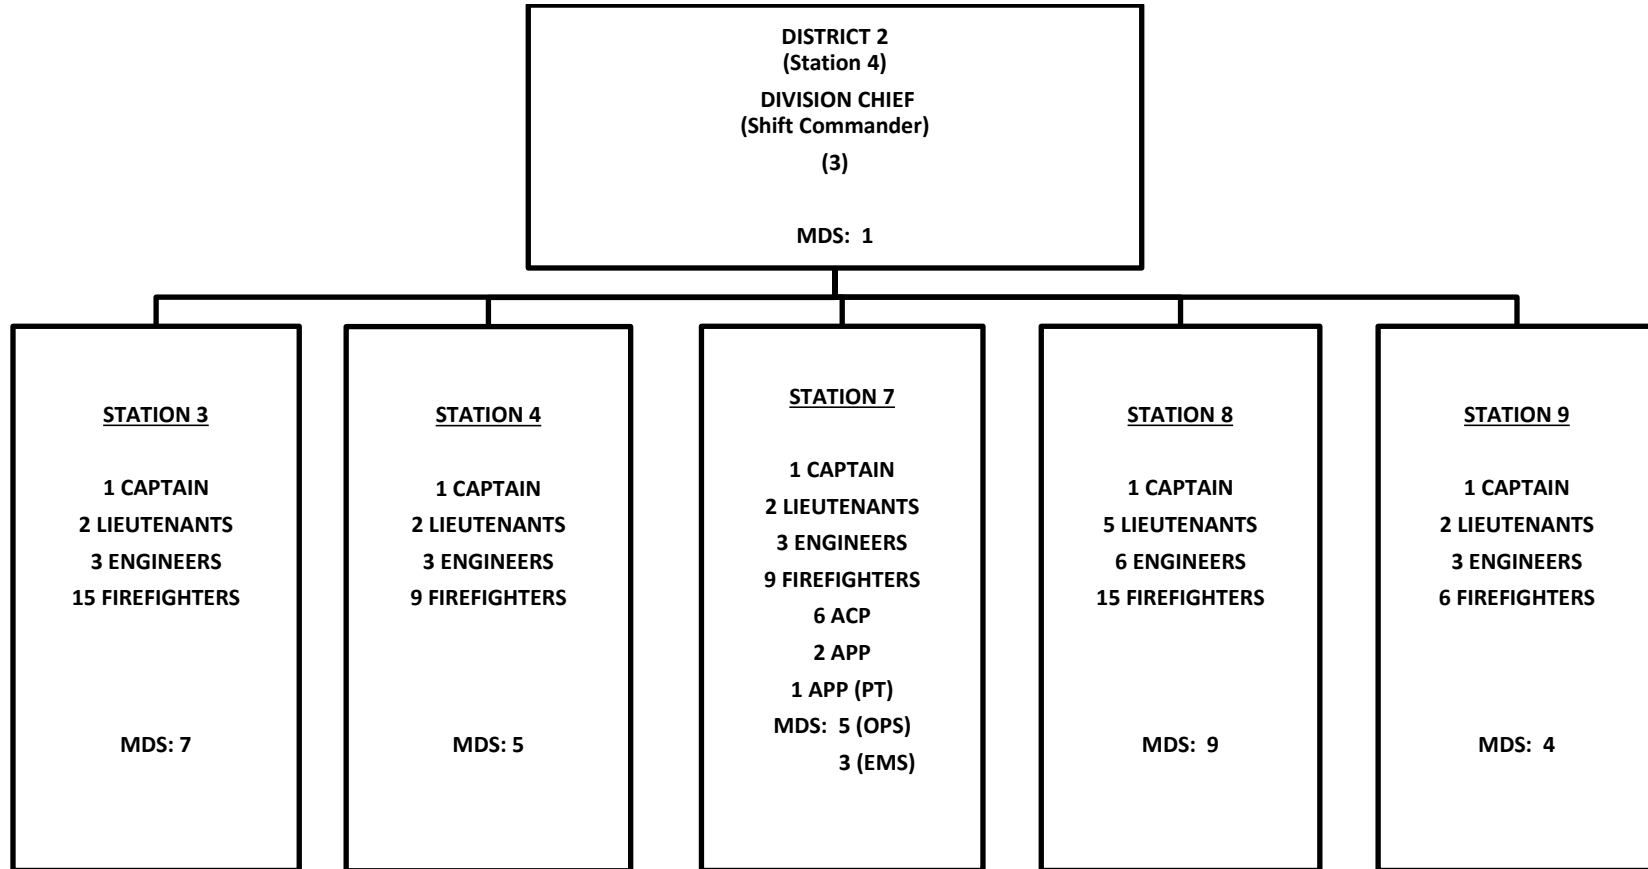

WEST METRO FIRE PROTECTION DISTRICT
DISTRICT 2
Minimum Daily Staffing