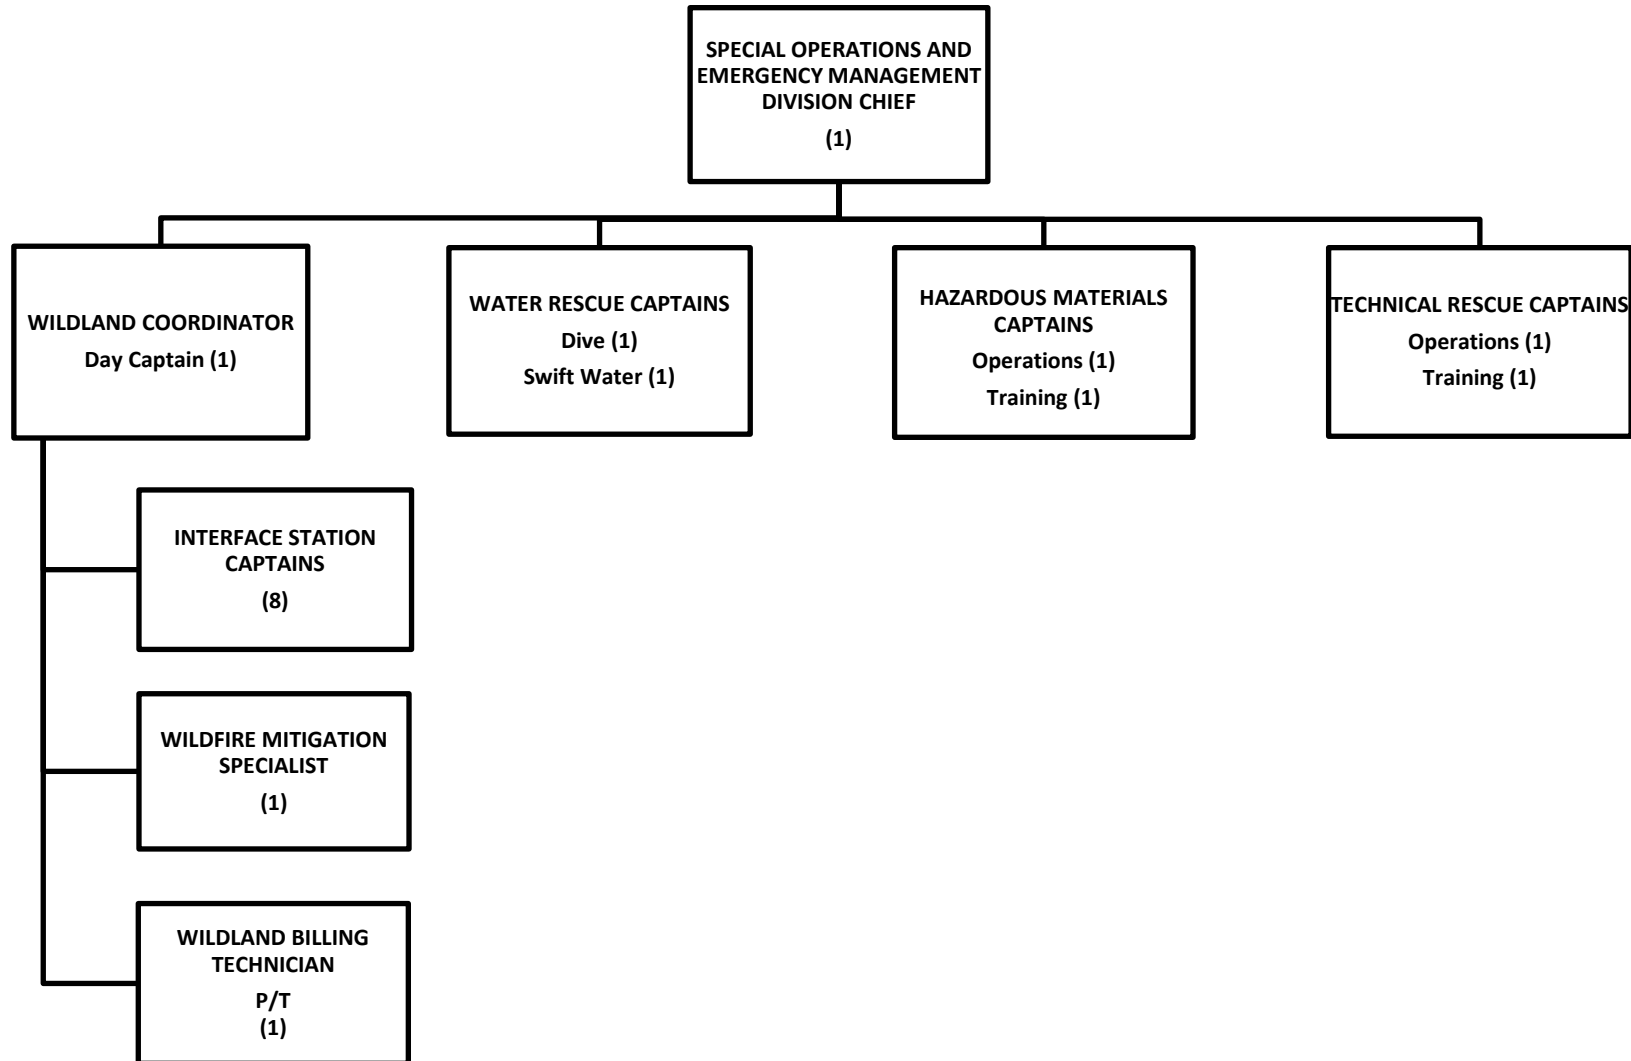

**WEST METRO FIRE PROTECTION DISTRICT
SPECIAL OPERATIONS**