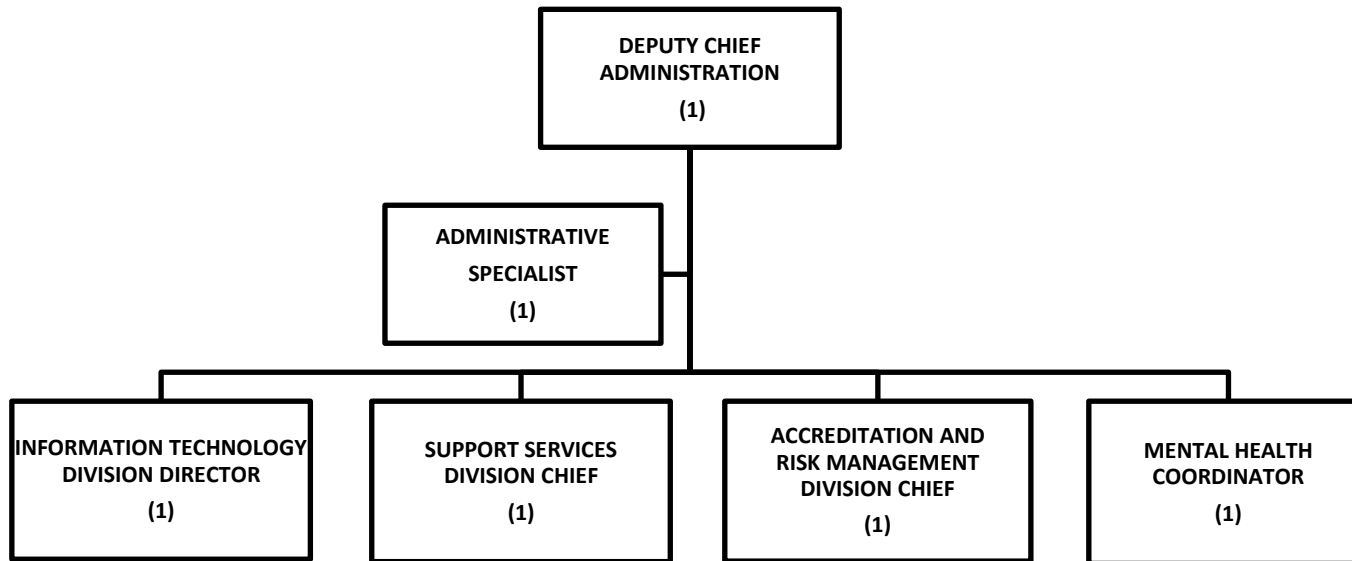

**WEST METRO FIRE PROTECTION DISTRICT
ADMINISTRATION**