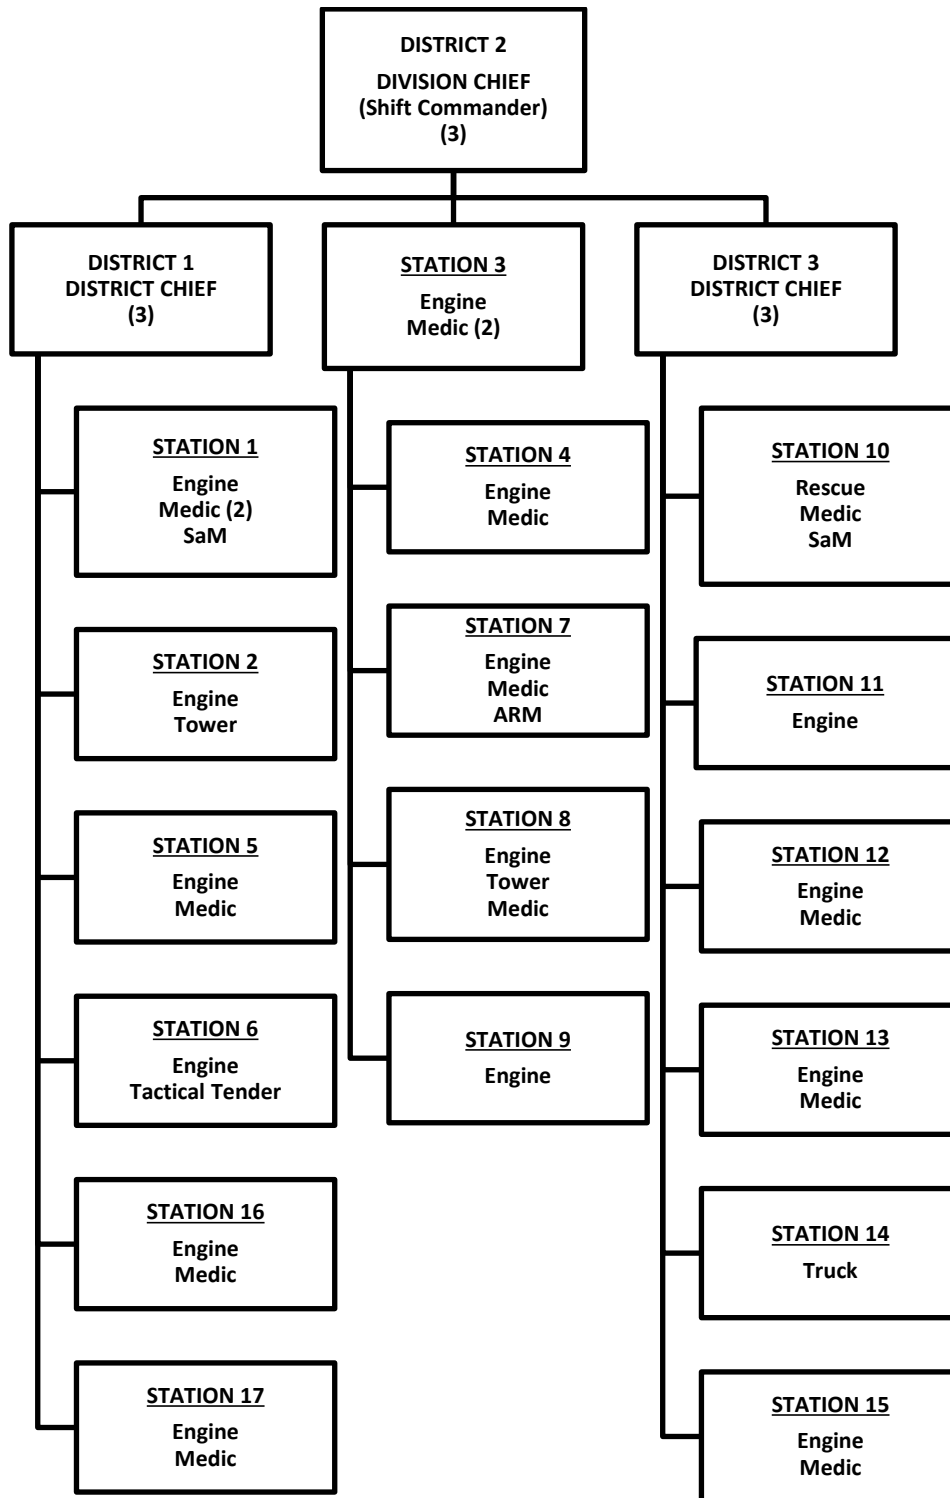

WEST METRO FIRE PROTECTION DISTRICT

Organizational Chart

WEST METRO FIRE PROTECTION DISTRICT
FINANCE DIVISION

**WEST METRO FIRE PROTECTION DISTRICT
OPERATIONS**

WEST METRO FIRE PROTECTION DISTRICT
FIELD OPERATIONS DIVISION
 Minimum Daily Staffing

WEST METRO FIRE PROTECTION DISTRICT
DISTRICT 1
Minimum Daily Staffing

WEST METRO FIRE PROTECTION DISTRICT
DISTRICT 2
Minimum Daily Staffing

WEST METRO FIRE PROTECTION DISTRICT
DISTRICT 3
Minimum Daily Staffing